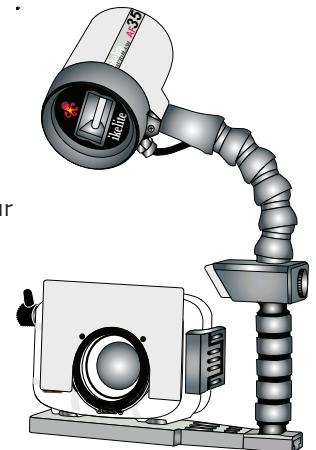

Go to www.ikelite.com for complete strobe and accessory info.

Ikelite Underwater Systems
50 W 33rd Street
Indianapolis, IN 46208 USA

When returning products send "attn. Repair Dept."

"general questions" e-mail: ikelite@ikelite.com
www.ikelite.com