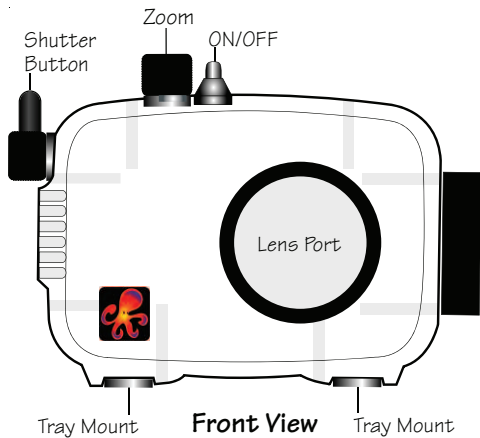

Housing Controls

[1] Movie	[4] Display	[7] Flash
[2] Mode Dial	[5] Smile	[8] Self-timer
[3] Playback	[6] Center Button	[9] Menu
		[10] Delete

Back View

3

AF35 Strobe Package #4035

The AutoFlash AF35 kit is a great compliment, and an effortless, affordable way to add a flash to your new Ikelite point-and-shoot camera system. Everything you need to get started is in the box. Just attach it to the bottom of your housing and start taking pictures!

AF35 AutoFlash kit includes:

- AF35 strobe
- Flex arm
- AutoFlash sensor
- Handle with rubber grip
- Tray (single or dual)
- Mounting hardware