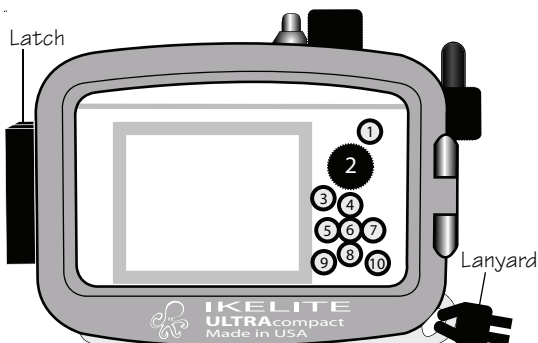

Housing Controls

[1] Movie	[4] Display	[7] Flash
[2] Mode Dial	[5] Smile	[8] Self-timer
[3] Playback	[6] Center Button	[9] Menu
		[10] Delete

Back View

3

AF35 Strobe Package #4035

The AutoFlash AF35 kit is a great compliment, and an effortless, affordable way to add a flash to your new Ikelite point-and-shoot camera system. Everything you need to get started is in the box. Just attach it to the bottom of your housing and start taking pictures!

AF35 AutoFlash kit includes:

- AF35 strobe
- Flex arm
- AutoFlash sensor
- Handle with rubber grip
- Tray (single or dual)
- Mounting hardware